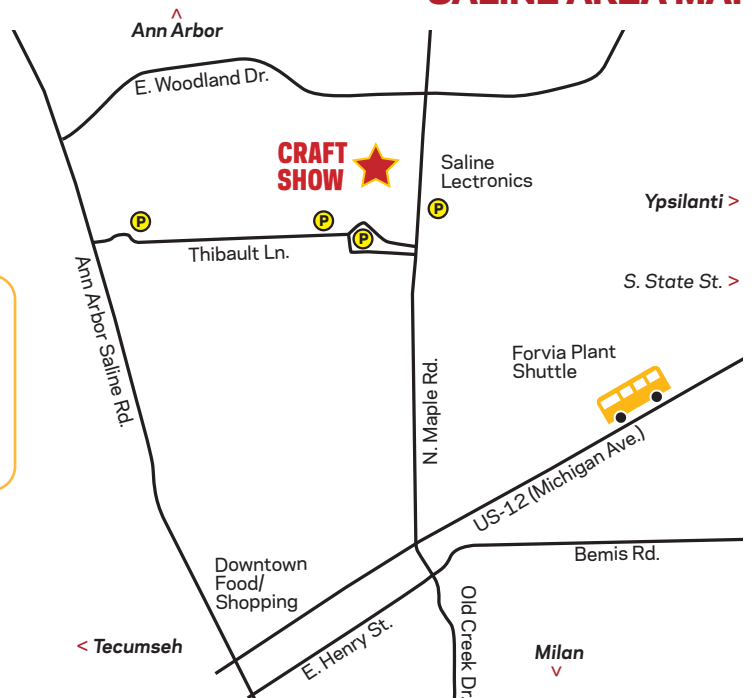

NOVEMBER 9, 2024 CRAFT SHOW LAYOUT

FOR MORE INFORMATION, CALL:

Saline Community Education: **(734) 401-4020**

or Cheryl Hoeft: **(734) 429-5922**

KEY

- Restrooms
- Package Hold/Pick-up
- DECA Info Booth

SALINE AREA MAP

Ride the free shuttle!

A free shuttle bus will be running from the Forvia Plant to the Saline Craft Show so that you won't have to fight traffic. The Forvia lot is located at 7700 East Michigan Ave.

Curtis - Wood