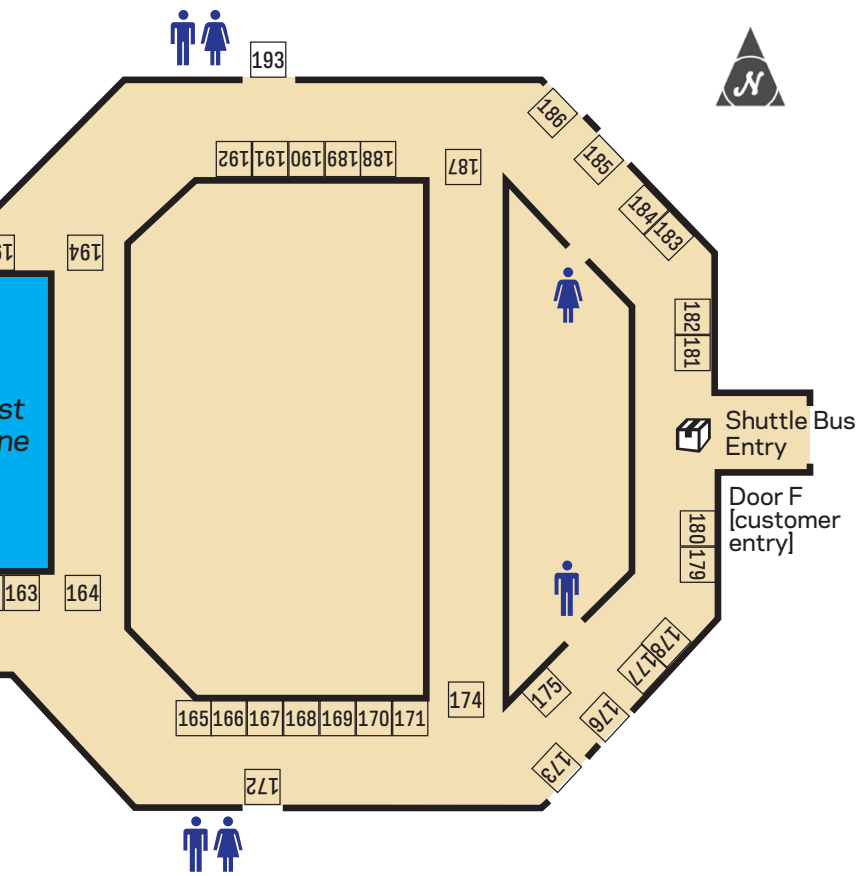

NOVEMBER 9, 2024 CRAFT SHOW LAYOUT

FOR MORE INFORMATION, CALL:

Saline Community Education: **(734) 401-4020**

or Cheryl Hoeft: **(734) 429-5922**

KEY

- Restrooms
- Package Hold/Pick-up
- DECA Info Booth

SALINE AREA MAP

Ride the free shuttle!

A free shuttle bus will be running from the Forvia Plant to the Saline Craft Show so that you won't have to fight traffic. The Forvia lot is located at 7700 East Michigan Ave.

Curtis - Wood