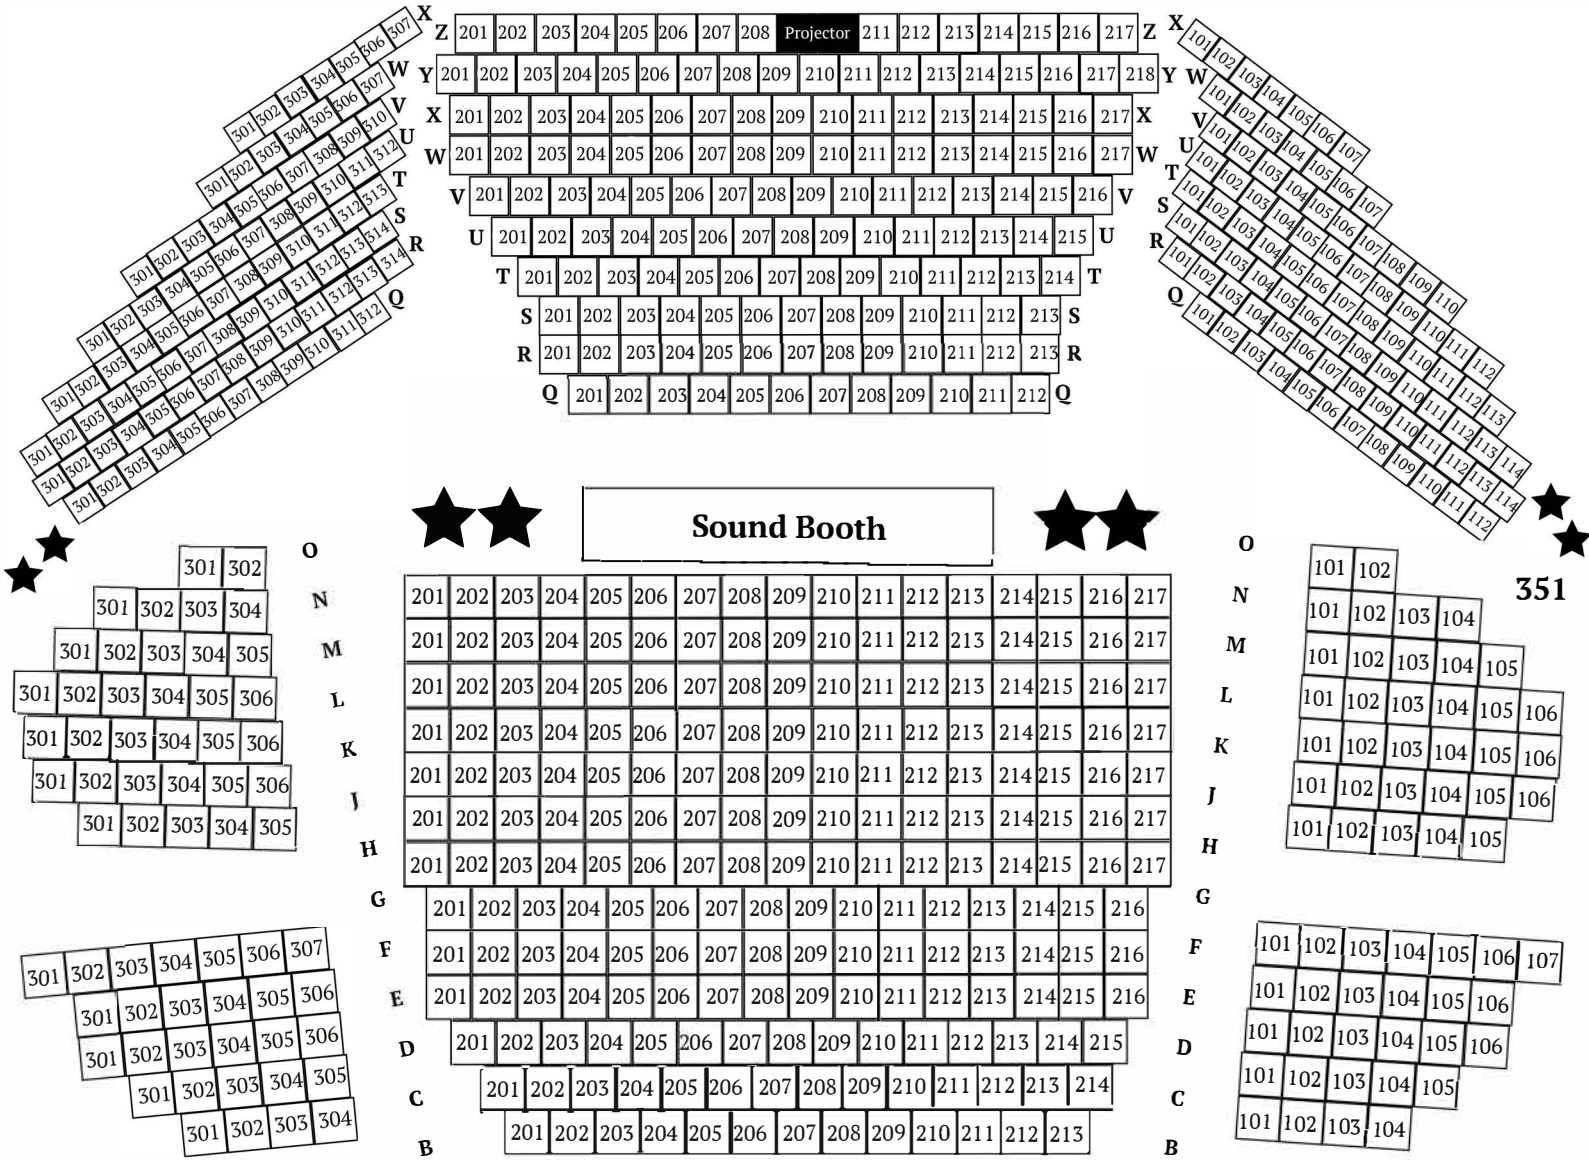

# Ellen A. Ewing Performing Arts Center House Seating Chart:

330

The main floor seats 681

The number of permanent seats in the theater is 1050. This does not include handicapped seating. An additional 50-60 seats are available by adding chairs in side balcony sections but keep in mind that sightlines to the stage in these areas are somewhat limited.

Stage